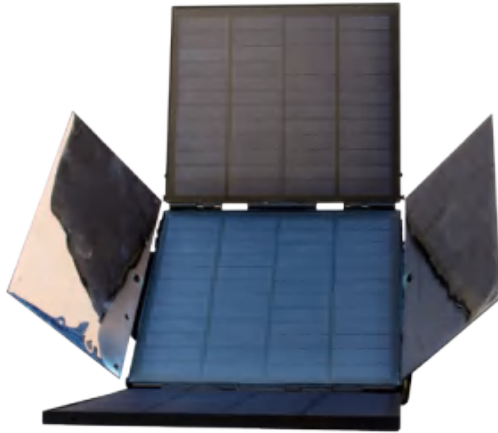

BC-04

Three-side Foldable Solar Power Charger

- Power: 10 watt
- Output Voltage: 5V/2A; 12V/1A
- Output Current: 500mA(max)
- Waterproof Rating: IP66
- Charging Temperature: -20 °C~50°C
- Discharge Temperature: -20 °C~60°C
- Input Interface: Type-C
- Output Interface: DC(4.0*1.7mm)/USB
- Multi-mirrors concentration design
- Foldable & easy to carry
- Optional: 8 × 18650 lithium batteries